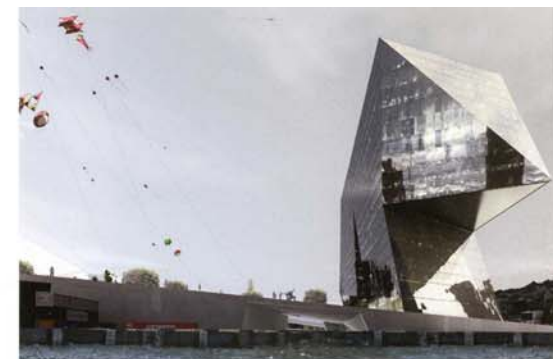

16

17

18

19

20

21

22

**16 State of Neuchâtel
Courthouse**

La Chaux-de-Fonds /
Switzerland
Mauro Turin Architectes

Metal-clad civic building
housing courts of law
► Competition entry
mauroturin.ch

17 Avenue de Savoie
Vevey / Switzerland
Atelier Hirschbichler

Mixed-use building with
kindergarten
► Competition entry
atelier-hirschbichler.com

**18 Riga Passenger
Terminal**
Riga / Latvia
NRJA

Terminal for maritime
transport with leisure, shopping
and business facilities
► Competition entry, 1st
prize, expected completion
undisclosed
nrja.lv

19 Lab City
Saclay / France
OMA

New complex for engineering
school École Centrale,
including surrounding urban
development; location is the
research and innovation zone
of Saclay, Paris
► Competition entry, 1st
prize, expected completion
undisclosed
oma.com

**20 Halide Edip
Adivar Mosque**
Istanbul / Turkey
Manço Architects

Religious complex consisting
of mosque and supplementary
public spaces
► Competition entry
manco.com.tr

**21 Harbor
Service Building**
Keelung / Taiwan
Platform for Architecture +
Research, Sériès et Sériès
and Ricky Liu Associates

Harbour tower, passenger
terminal and cargo storage
► Competition entry, finalist
p-ar.com
seriesetseries.com
Rendering by Labtop

Mixed-use programme
► Competition entry, 1st prize,
expected completion 2016
vla.dk, christensenco.dk
cobe.dk, nordarchitects.dk
effekt.dk
Rendering by Mir